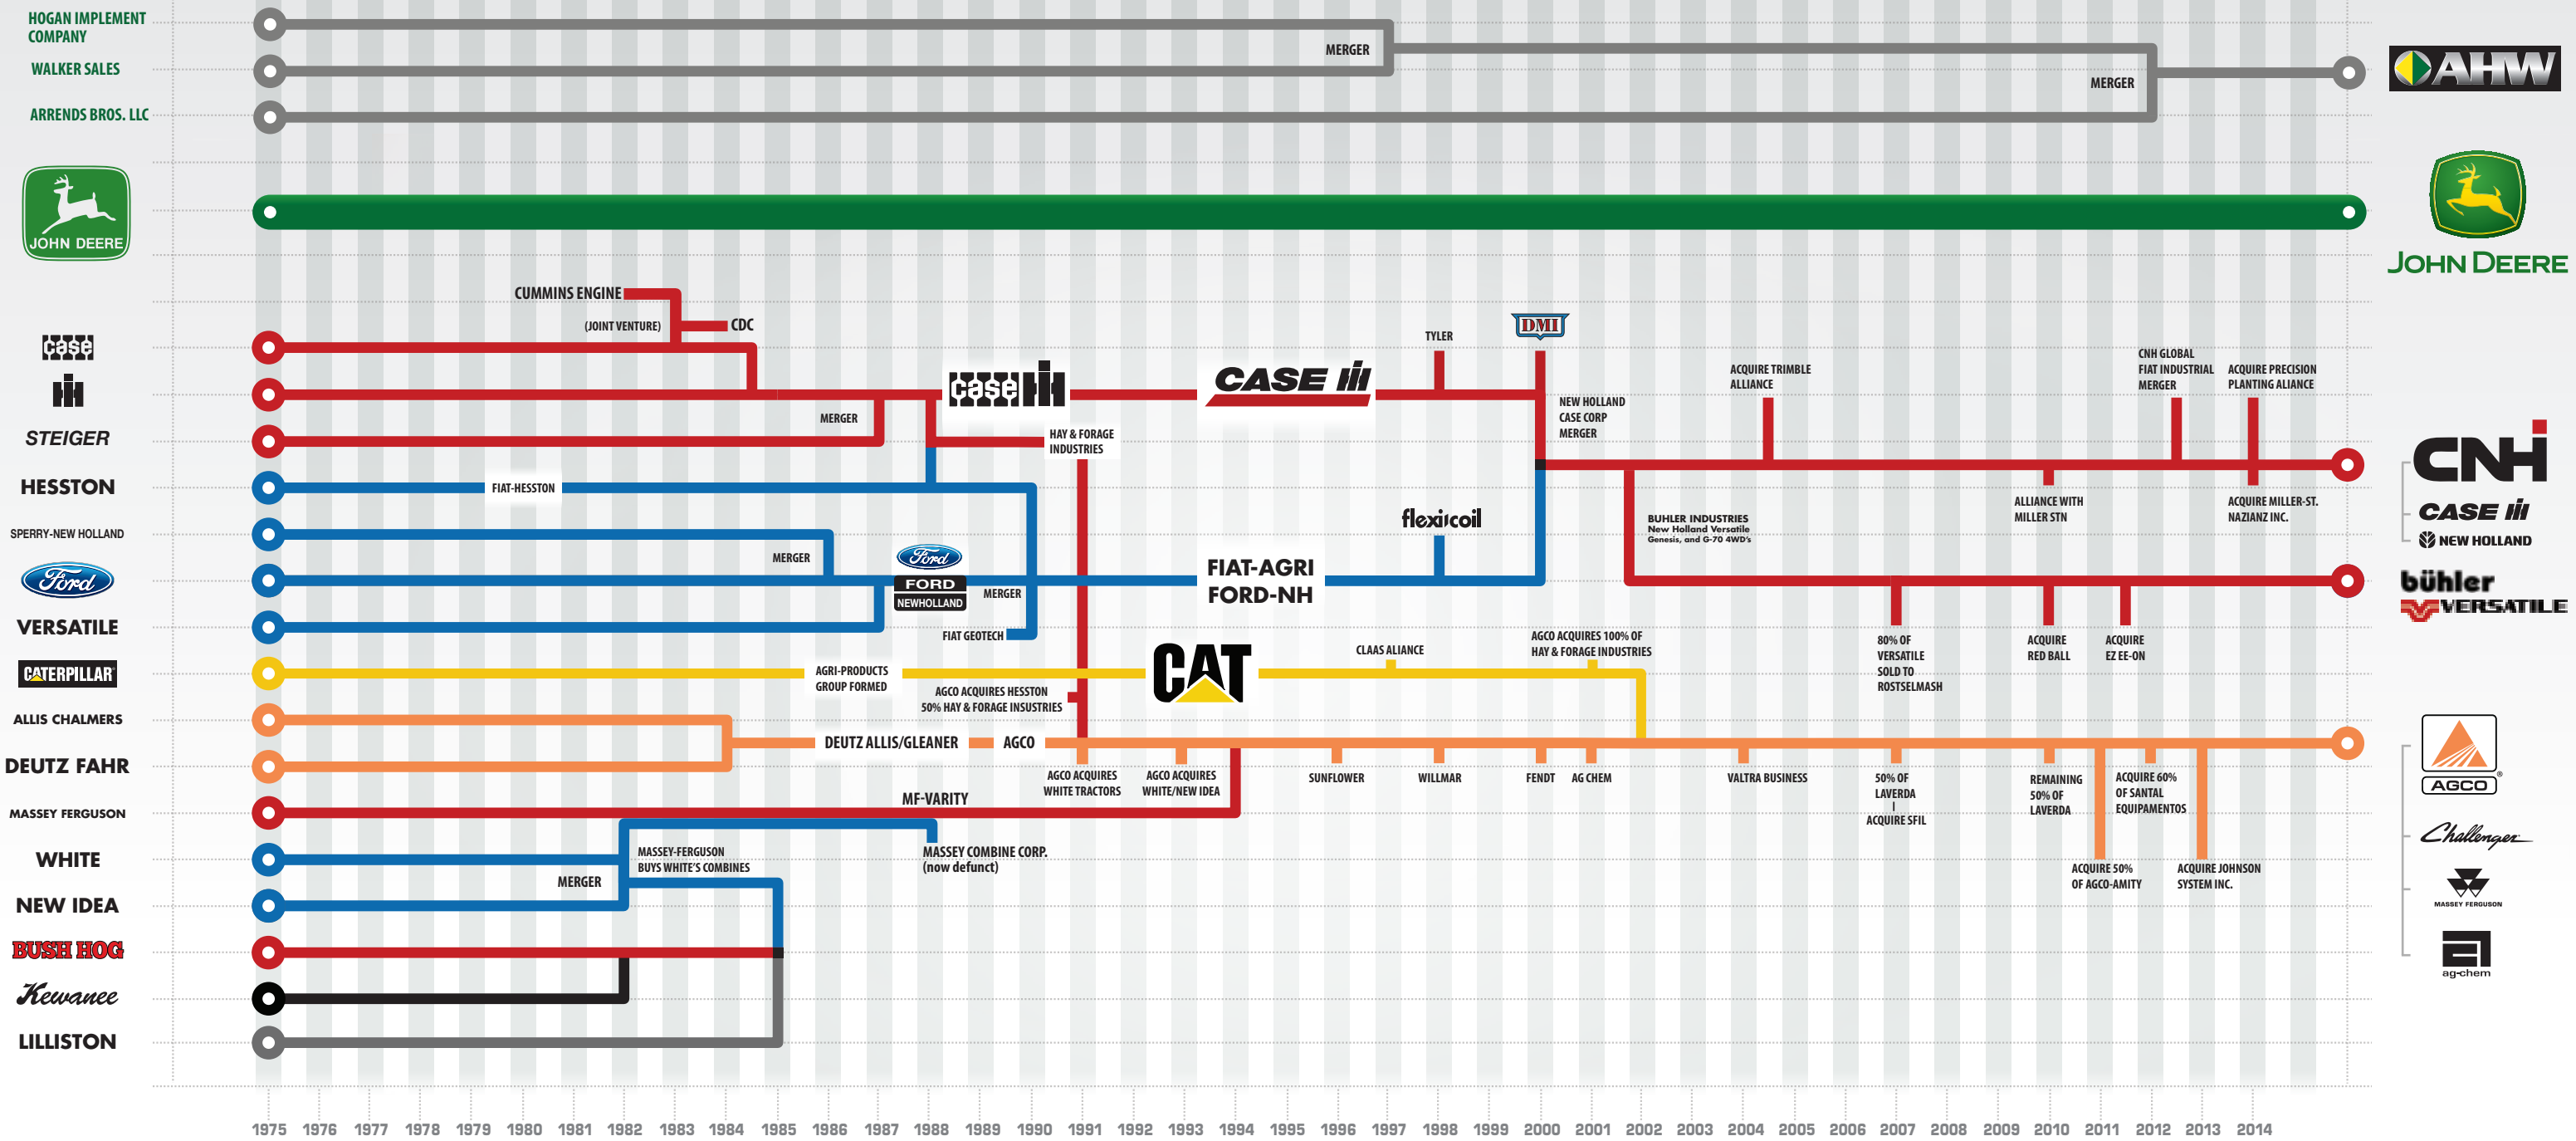

THE LONG GREEN LINE

JOHN DEERE

Tomorrow's Solutions Today

JOHN DEERE

STEIGER

HESSTON

SPERRY-NEW HOLLAND

VERSATILE

ALLIS CHALMERS

DEUTZ FAHR

MASSEY FERGUSON

WHITE

NEW IDEA

BUSH HOG

Kewanee

LILLISTON